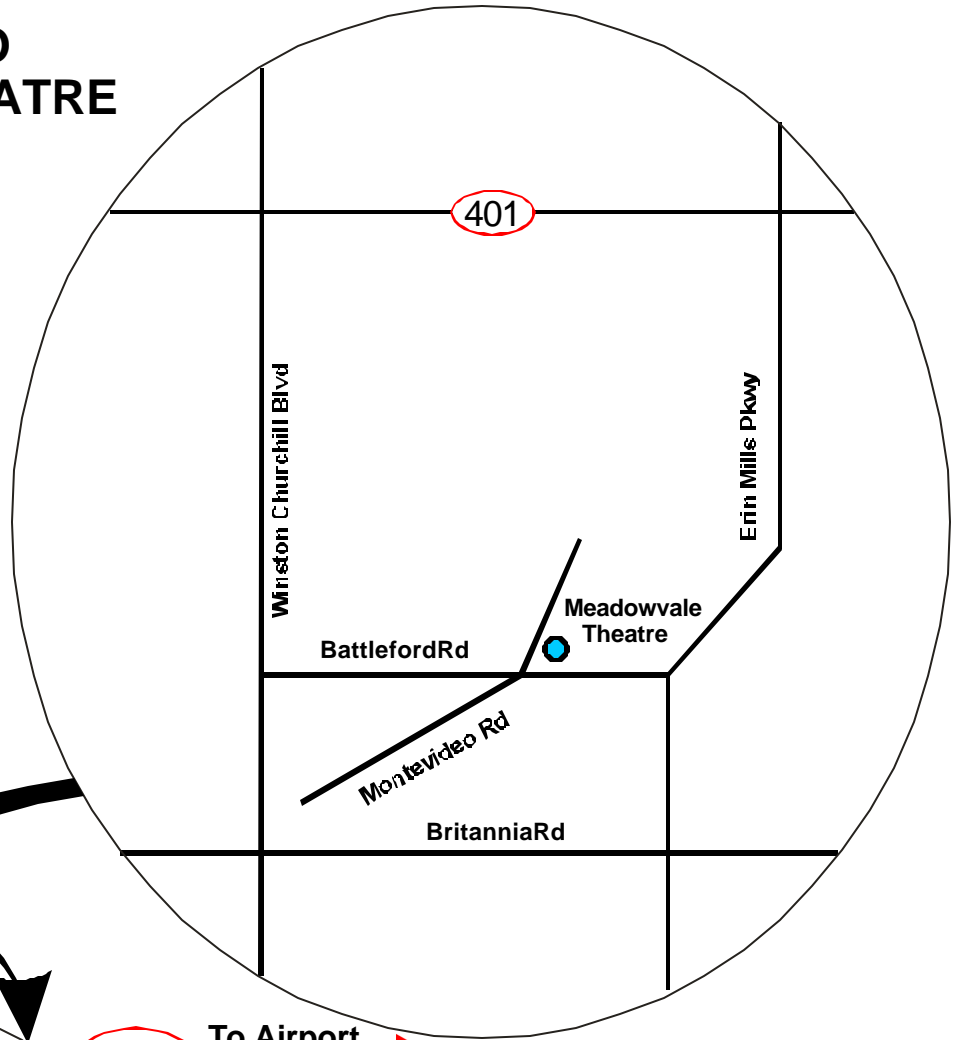

DIRECTIONS TO MEADOWVALE THEATRE

FROM LONDON/KITCHENER

- Highway 401 East
- South on Erin Mills Parkway
- RIGHT on Battleford
- RIGHT on Montevideo

FROM AIRPORT AND TORONTO NORTH

- Highway 401 west to Erin Mills Parkway.
- South on Erin Mills Parkway
- RIGHT on Battleford
- RIGHT on Montevideo

FROM PORT CREDIT AND TORONTO DOWNTOWN

- QEW west to Erin Mills Parkway.
- North on Erin Mills Parkway
- LEFT on Battleford
- RIGHT on Montevideo

FROM HAMILTON/BURLINGTON

- QEW east to 403
- 403 North
- North on Erin Mills Parkway
- LEFT on Battleford
- RIGHT on Montevideo