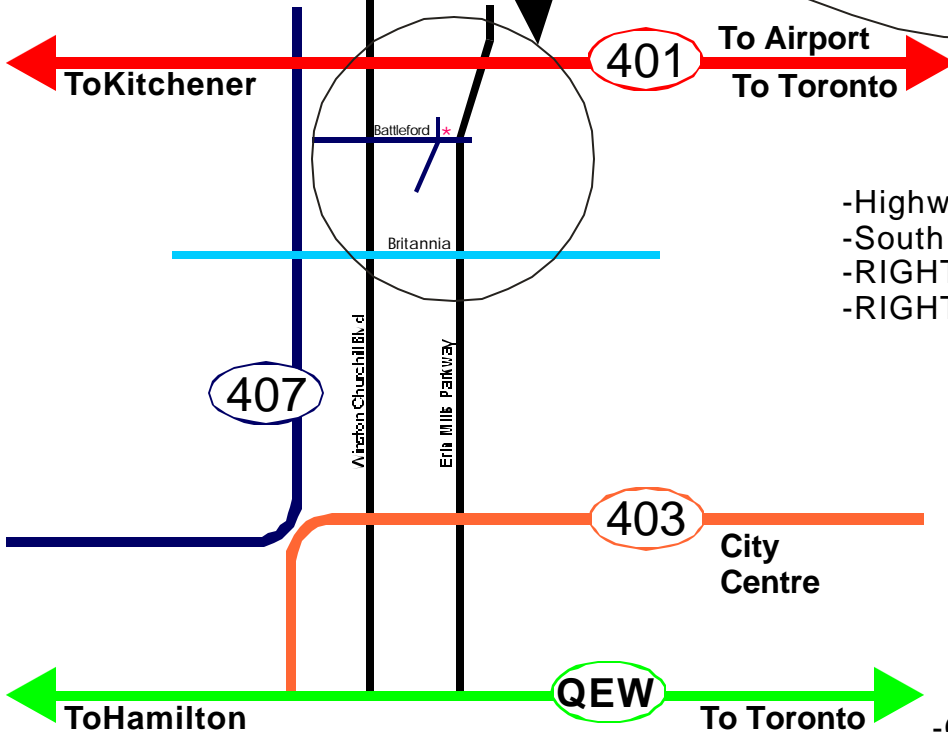

DIRECTIONS TO MEADOWVALE THEATRE

FROM LONDON/KITCHENER

- Highway 401 East
- South on Erin Mills Parkway
- RIGHT on Battleford
- RIGHT on Montevideo

FROM AIRPORT AND TORONTO NORTH

- Highway 401 west to Erin Mills Parkway.
- South on Erin Mills Parkway
- RIGHT on Battleford
- RIGHT on Montevideo

FROM PORT CREDIT AND TORONTO DOWNTOWN

- QEW west to Erin Mills Parkway.
- North on Erin Mills Parkway
- LEFT on Battleford
- RIGHT on Montevideo

FROM HAMILTON/BURLINGTON

- QEW east to 403
- 403 North
- North on Erin Mills Parkway
- LEFT on Battleford
- RIGHT on Montevideo